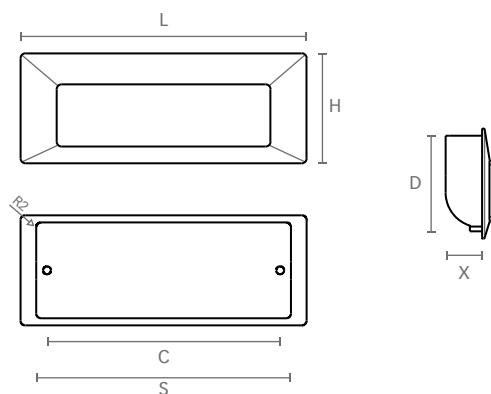

ART. **MA24**

design: Rigo Architeti

Maniglia in zama pressofusa da incasso.

Die-cast zamac flush handle.

Misure / Sizes

Finiture / Finishes

Antracite
Anthracite

Cromo
Chrome

Econichel
Econickel

Nichel satinato
Satinated nickel

ART.	L	C	H	D	S	X
MA24	86	64	46	40	73	15