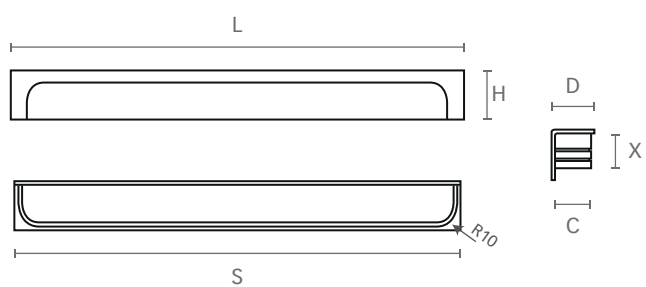

ART. **MA20**

design: Rigo

Maniglia in zama pressofusa da incasso.

Die-cast zamac flush handle.

Misure / Sizes

Finiture / Finishes

Bianco opaco  
Matt white

Cromo  
Chrome

Econichel  
Econickel

Nichel satinato  
Satinated nickel

ART.	L	C	H	D	S	X
MA20	200	16	22	19	197	15