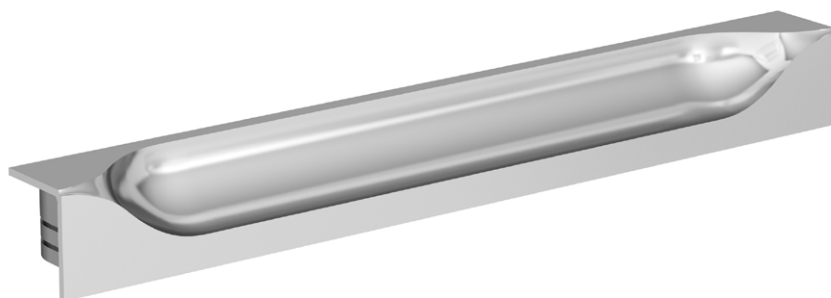

ART. **MA20**

design: Rigo

Maniglia in zama pressofusa da incasso.

Die-cast zamac flush handle.

Misure / Sizes

Finiture / Finishes

Bianco opaco  
Matt white

Cromo  
Chrome

Econichel  
Econickel

Nichel satinato  
Satinated nickel

ART.	L	C	H	D	S	X
MA20	200	16	22	19	197	15