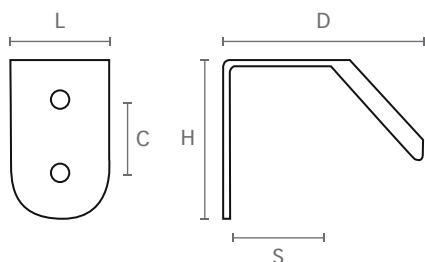

ART. **3600**

design: Rigo

Maniglia in zama pressofusa, completa di viti 3,5 x 15.

Die-cast zamac handle, with 3,5 x 15 screws included.

Misure / Sizes

| ART.        | L  | C  | H  | D  | S  |
|-------------|----|----|----|----|----|
| <b>3600</b> | 22 | 16 | 35 | 44 | 22 |