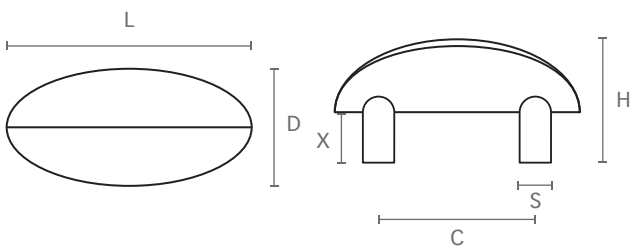

ART. **3410**

design: Mital Lab

Maniglia in zama pressofusa, completa di viti M4 x 15.

Die-cast zamac handle, with M4 x 15 screws included.

Misure / Sizes

Finiture / Finishes

Bianco opaco soft touch
Matt white soft touch

Cromo
Chrome

Nichel satinato
Satinated nickel

ART.	L	C	H	D	S	X
3410A	74	32	28	39	8	13
3410B	50	32	24	28	8	13