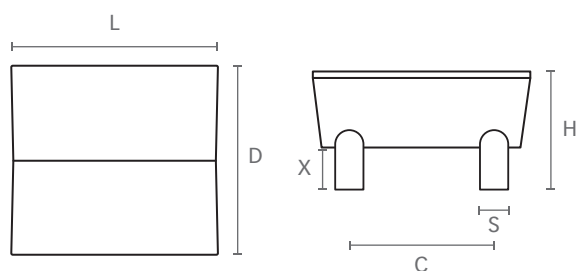

ART. **3405**

design: Mital Lab

Maniglia in zama pressofusa, completa di viti M4 x 15.

Die-cast zamac handle, with M4 x 15 screws included.

#### Misure / Sizes