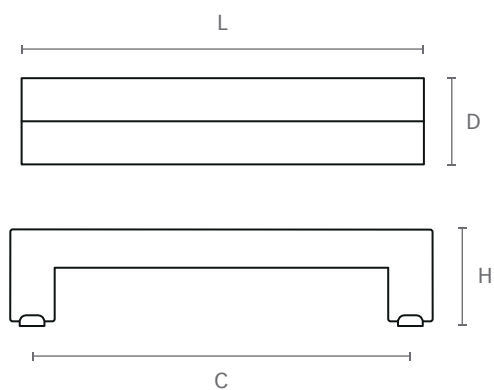

ART. **3340**

design: Rigo

Maniglia in zama pressofusa, completo di viti M4 x 25.

Die-cast zamac handle, with M4 x 25 screws included.

Misure / Sizes

Finiture / Finishes

Bianco
White

Cromo
Chrome

Nichel satinato
Satinated nickel

ART.	L	C	H	D
3340A	176	160	26	24
3340B	112	96	26	24