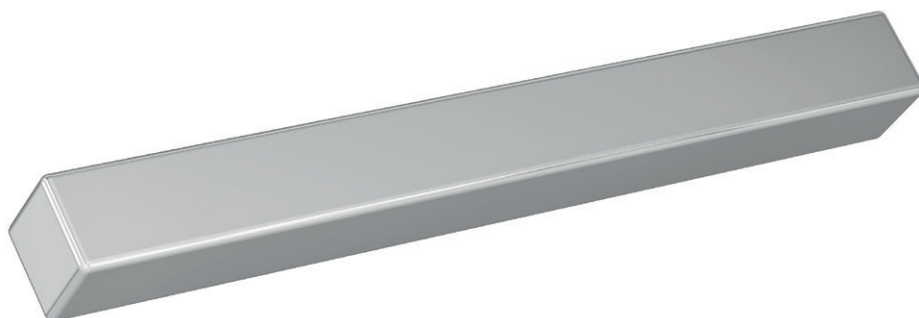

ART. **3340**

design: Rigo

Maniglia in zama pressofusa, completo di viti M4 x 25.

Die-cast zamac handle, with M4 x 25 screws included.

Misure / Sizes

Finiture / Finishes

Bianco
White

Cromo
Chrome

Nichel satinato
Satinated nickel

ART.	L	C	H	D
3340A	176	160	26	24
3340B	112	96	26	24