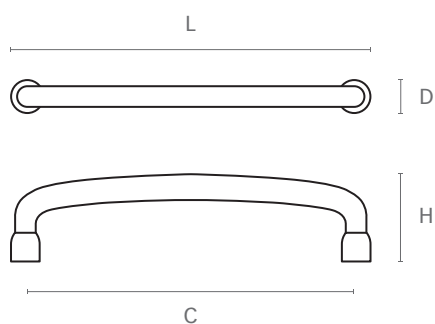

ART. 3191

design: Studio Mital

Maniglia in zama pressofusa, completa di viti M4 x 25.

Die-cast zamac handle, with M4 x 25 screws included.

Misure / Sizes

Finiture / Finishes

Bianco
White

Cromo
Chrome

Econichel
Econickel

Nichel opaco
Matt nickel

ART.	L	C	H	D
3191B	106	96	25	10
3191C	73	64	25	9
3191D	41	32	25	9