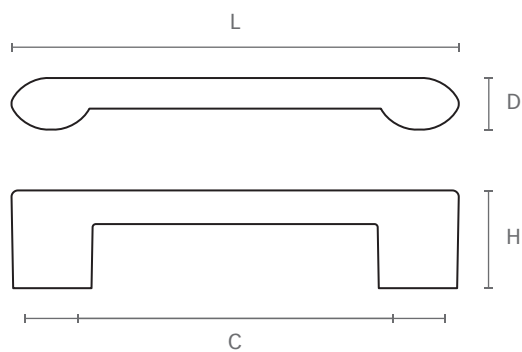

ART. **3165**

design: Mital Lab

Maniglia in zama pressofusa con doppio interasse, completa di viti M4 x 25.

Die-cast zamac handle with double cc, with M4 x 25 screws included.

Misure / Sizes

Finiture / Finishes

Nichel satinato
Satinated nickel

ART.	L	C	H	D
3165B	296	288/256	30	16
3165C	200	192/160	30	16
3165D	136	128/96	30	16