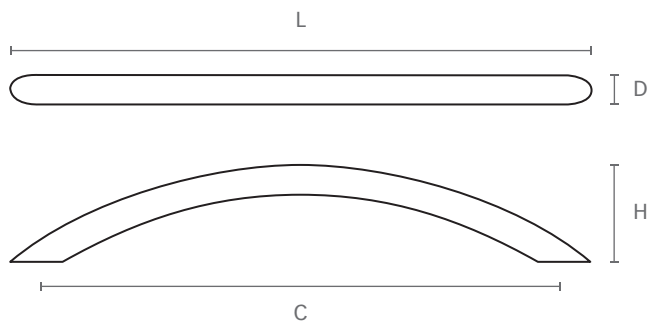

ART. **3105**

design: Studio Mital

Maniglia in alluminio, completa di viti M4 x 25.

Aluminium handle, with M4 x 25 screws included.

Misure / Sizes

Finiture / Finishes

Anodizzato argento
Anodized silver

ART.	L	C	H	D
3105A	328	288	32	10
3105B	260	224	32	10
3105C	190	160	32	10