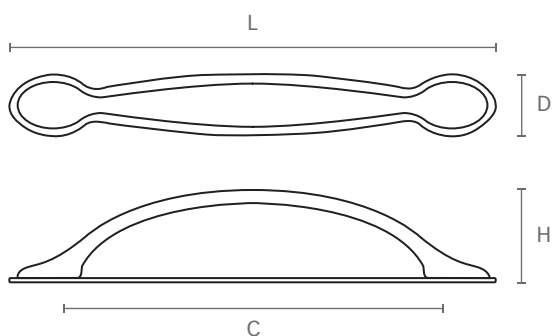

ART. **3085P**

design: Studio Mital

Maniglia in zama pressofusa con placca,
completa di viti M4 x 25.

Die-cast zamac handle with plate,
with M4 x 25 screws included.

Misure / Sizes

Finiture / Finishes

Bronzo sfumato
Shaded bronze

Bronzo antico
Antique bronze

ART.	L	C	H	D
3085PA	164	128	32	21
3085PB	132	96	26	19