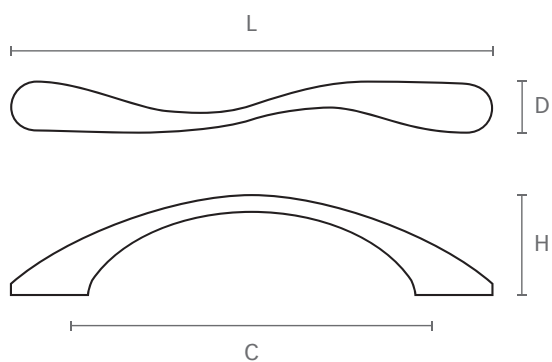

ART. **3035**

design: Studio Mital

Maniglia in zama pressofusa, completa di viti M4 x 25.

Die-cast zamac handle, with M4 x 25 screws included.

Misure / Sizes

Finiture / Finishes

Cromo
Chrome

Econichel
Econickel

Nichel opaco
Mat nickel

ART.	L	C	H	D
3035A	128	96	27	14
3035B	96	64	26	13