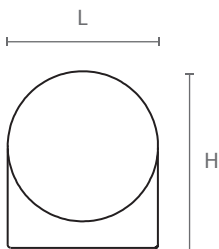

ART. **FP10**

design: Rigo

Fermaporte in zama e gomma,
completo di vite, tassello e biadesivo 3M.

Zamac and rubber door stopper, with screw, plug
and 3M double-sided adhesive tape included.

Misure / Sizes