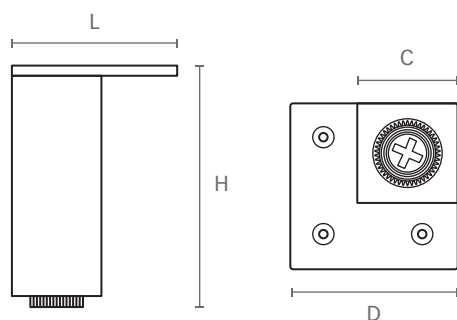

ART. **PI01**

design: Studio Mital

Piedino in abs regolabile.

Adjustable abs feet.

Misure / Sizes

Finiture / Finishes

Econichel  
Econickel

ART.	L	C	H	D
PI01A	55	33	150	55
PI01B	55	33	120	55
PI01C	55	33	100	55
PI01D	55	33	80	55